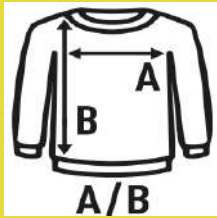

#### SIZE/Size

EU	XS	S	M	L	XL	2XL	3XL	4XL	5XL
Width	47 cm	51 cm	55 cm	59 cm	63 cm	67 cm	71 cm	75 cm	79 cm
Długość	66 cm	68 cm	70 cm	72 cm	74 cm	76 cm	78 cm	80 cm	82 cm

Orange Fluor  
(ORF)

Gold Fluor  
(SYF)

## SUDADERA MEDIA CREMALLERA

HALF-ZIP SWEATSHIRT

Characteristics:

- High neck with half zip.
- Ribbed cuffs and waistband.
- Two segmented reflective tapes, heat-sealed on the torso and sleeves.

Brushed fabric. 100% polyester. Weight: 300 g/m<sup>2</sup>